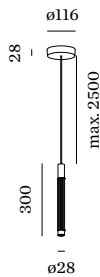

Good to *know*

1.1

LED COB 9W | phase-cut dim
220-240VAC | 50-60Hz | incl. driver
aluminium

IP20 Δ 33° SDCM2 L80|50K 0.33kg

	CODE
	253164W_
	253164BL_
	253164CH_
	253164B_

LIGHT COLOUR	LUMEN	CRI	CODE
2700K	420	>90	3
3000K	440	>90	5